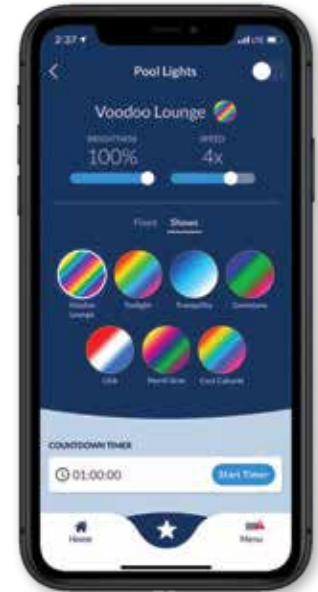

One app. Unlimited possibilities.

THE OMNILOGIC® APP PROVIDES SEAMLESS MOBILE CONTROL—FOR ANY TYPE OF POOL, FROM ANYWHERE.

Full control of variable-speed pumps, heaters, color lighting, chemistry, water features and more

Set schedules, create themes and enjoy on/off control of all pool equipment

Simple, intuitive design puts every piece of equipment at your fingertips

OMNI® SYSTEMS & CAPABILITIES

	OmniHub®	OmniPL™	OmniLogic
Main Market	New and existing entry-level pools	New and existing mid-range pools	Premium new build pools
Controlled Relays	1-3	4-8	4-20
Controlled Variable-Speed Pumps	3	8	16
Salt Chlorination	Compatible*	Select Models	Yes
Sub Panel	External	8 Breakers	12-24 Breakers
App	OmniLogic	OmniLogic	OmniLogic

*Requires AquaRite® with Daughter Board

OMNI SYSTEMS, PARTS AND ADD-ONS

PART NUMBER	DESCRIPTION	PART NUMBER	DESCRIPTION
HLBASE	OmniLogic — 4 Relay Base	HLIOEXPAND	IO Expansion Board (Valves)
HLPR04**	OmniPL — 4 Relay	HLRELAY	OmniLogic 1-Relay Module
HLPR04W**	OmniPL — 4 Relay with App	HLRELAYBANK	OmniLogic 4 — Relay Module
HLPR04S**	OmniPL — 4 Relay, Salt Ready	HLH485RELAY	Omni® RS485 Smart Relay
HLPR04SW**	OmniPL — 4 Relay, Salt Ready with App	HLWLAN	OmniLogic Wireless Network Antenna
HLPLUS4**	OmniPL — 4 Relay, TCELLS340 Salt Cell	HLWIRELESS	OmniLogic Wireless Waterproof Remote
HLPLUS4W**	OmniPL — 4 Relay, TCELLS340 Salt Cell with App	HLWALLMOUNT	OmniLogic Wall-Mount Remote
HLPR04NW**	OmniPL — 4 Relay, No Sub Panel with App	HLSPASIDE	OmniLogic Wired Spa Side Remote
HLPR04NSW**	OmniPL — 4 Relay, No Sub Panel, Salt Ready with App	GVA-24	Valve Actuator, 24 Volt
HLOMNIHUB	OmniHub — Wiring Base Unit, Control Pad, Smart Relay	P-KIT	Hayward Salt Plumbing Kit
HLXPROUPG	ProLogic® to OmniPL Upgrade Kit	HL-CHEM	Sense and Dispense®
HLEXPAND	OmniLogic Expansion Panel	HLAQRPCB	AquaRite® Daughter Board
		HLPMPCONV	Variable-Speed Pump Converter Board

**Coming Spring 2022

Mobile phone and tablet not included with Omni products

Hayward, Hayward & Design, the H logo, AquaRite, ColorLogic, Omni, OmniHub, OmniLogic, ProLogic, Sense and Dispense and Totally Hayward are registered trademarks and Expert Line, OmniDirect Mode, OmniPL and We Build Better are trademarks of Hayward Industries, Inc. Google® and Google Home® and Nest® are trademarks of Google, LLC. Amazon® and Alexa® are trademarks of Amazon Technologies, Inc. Control4® is a registered trademark of Wirepath Home Systems, LLC. Crestron® is a registered trademark of Crestron Electronics, Inc. RTI® is a registered trademark of Remote Technologies Incorporated. Elan™ is a trademark of Nortek Security & Control LLC. None of these companies are affiliated with Hayward Industries, Inc. nor endorse this product. All other trademarks not owned by Hayward are the property of their respective owners. Hayward is not in any way affiliated with or endorsed by those third parties. © 2020 Hayward Industries, Inc.

HAYWARD.COM/AUTOMATION

LITOMNIFAM21