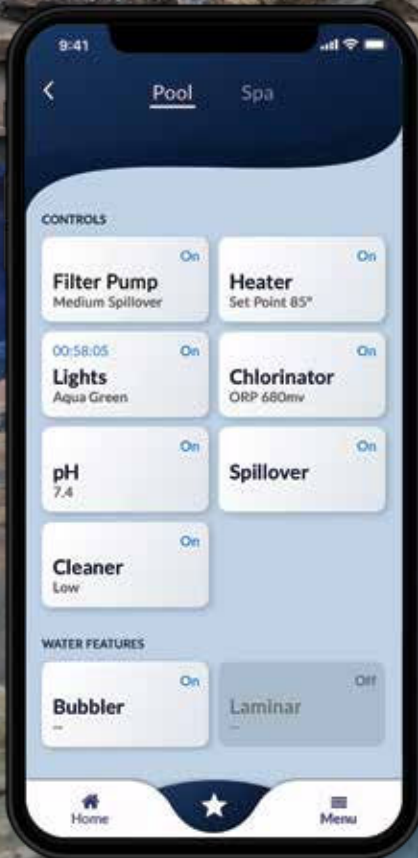

HAYWARD®

We Build Better.™

Omni® Smart Pool & Spa Control

EXPERT LINE™

NOT SOLD ONLINE

3+ YEAR PARTS & LABOR WARRANTIES*

*When sold by a Totally Hayward® Partner. Exclusions, other terms and conditions may apply — visit hayward.com/expert for details.